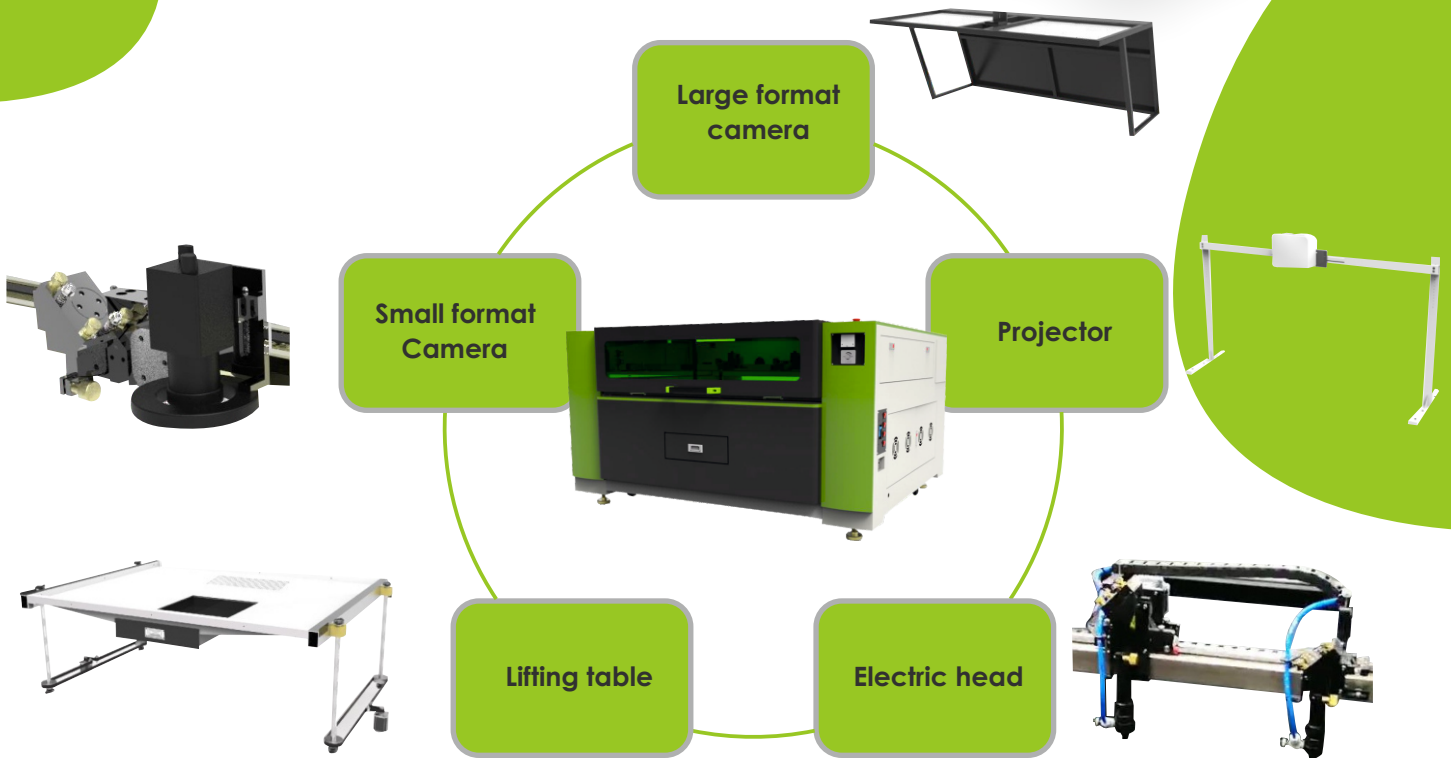

LIPI MARKETING PVT. LTD.

Follow Us at
f Instagram G+ Twitter YouTube

YUEMING LASER CMH SERIES SINGLE HEAD LASER CUTTING MACHINE

CONTACT US

+91 94443 95467 / +91 94443 95477

www.lipimarketing.com